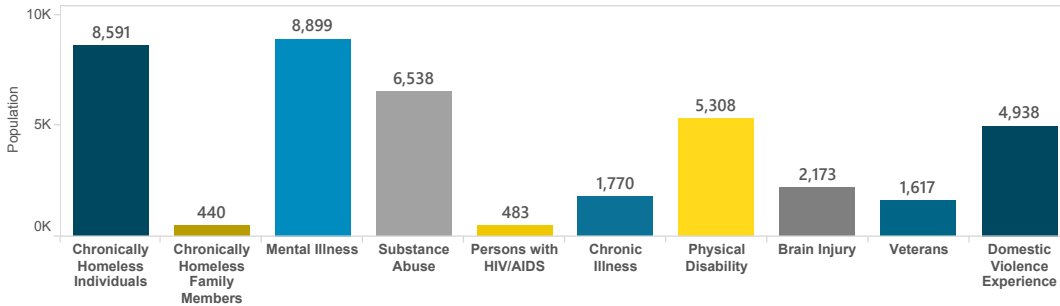

Homelessness by Subpopulation

	Total	Sheltered	Unsheltered	Individuals	Family Members	Family Households	Unaccompanied Minors
City Council District 1	1,986	439	1,547	1,747	237	103	2
City Council District 2	1,084	13	1,071	1,006	78	37	0
City Council District 3	890	76	814	784	106	38	0
City Council District 4	628	47	581	569	57	21	2
City Council District 5	913	283	630	675	238	83	0
City Council District 6	1,856	629	1,227	1,547	290	101	19
City Council District 7	1,206	168	1,038	1,141	65	28	0
City Council District 8	1,497	598	899	1,207	290	104	0
City Council District 9	3,458	814	2,644	3,098	355	139	5
City Council District 10	1,112	233	879	866	246	82	0
City Council District 11	2,529	164	2,365	2,319	210	93	0
City Council District 12	906	230	676	705	201	70	0
City Council District 13	3,036	849	2,187	2,611	404	162	21
City Council District 14	5,590	2,373	3,217	4,981	596	218	13
City Council District 15	1,773	210	1,563	1,484	289	109	0