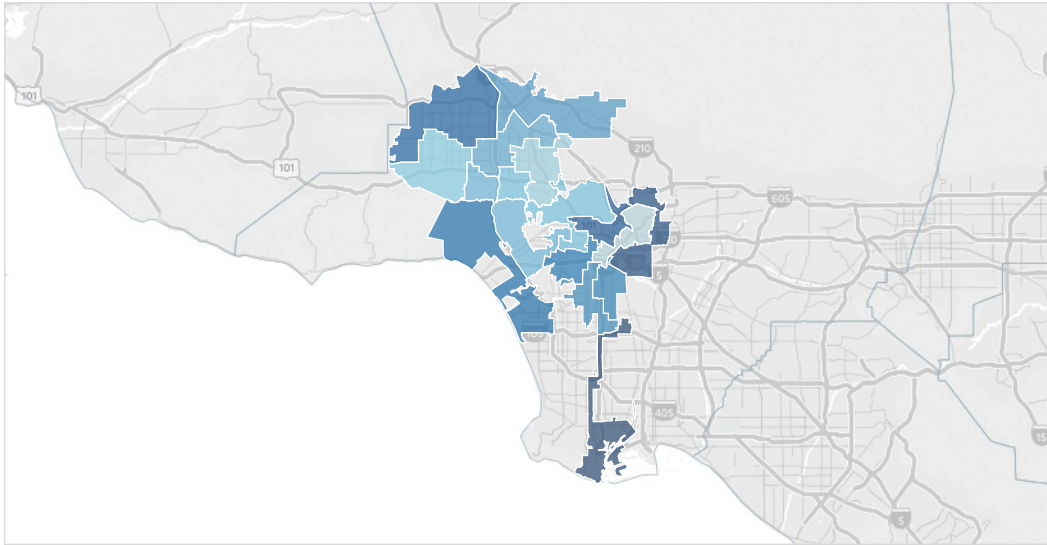

Greater Los Angeles Homeless Count

EXCLUDES the cities of Glendale, Long Beach, and Pasadena.

City of Los Angeles 2016 Greater Los Angeles Homeless Count

Region Name	Total	Sheltered	Unsheltered
City of Los Angeles	28,464	7,126	21,338

Choose a Year

- 2015
- 2016

Region Name	Individuals	Family Members	Unaccompanied Minors
City of Los Angeles	24,740	3,662	62

Individuals includes single adults, adult couples with no children, and groups of adults over the age of 18.