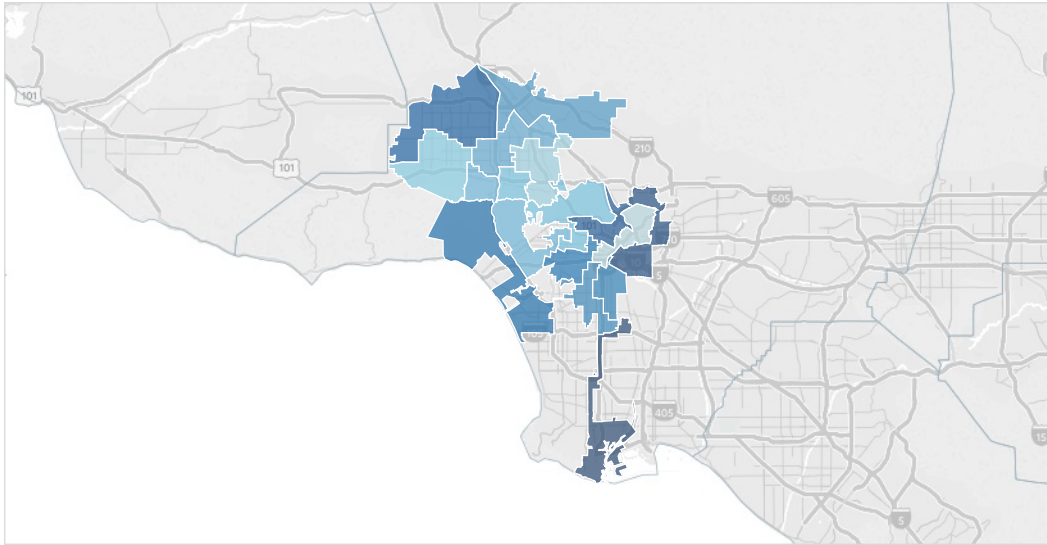

## Greater Los Angeles Homeless Count

EXCLUDES the cities of Glendale, Long Beach, and Pasadena.

### City of Los Angeles 2015 Greater Los Angeles Homeless Count

Region Name	Total	Sheltered	Unsheltered
City of Los Angeles	25,686	7,999	17,687

Choose a Year

- 2015
- 2016

Region Name	Individuals	Family Members	Unaccompanied Minors
City of Los Angeles	21,053	4,436	197

Select a Region  
City of Los Angeles