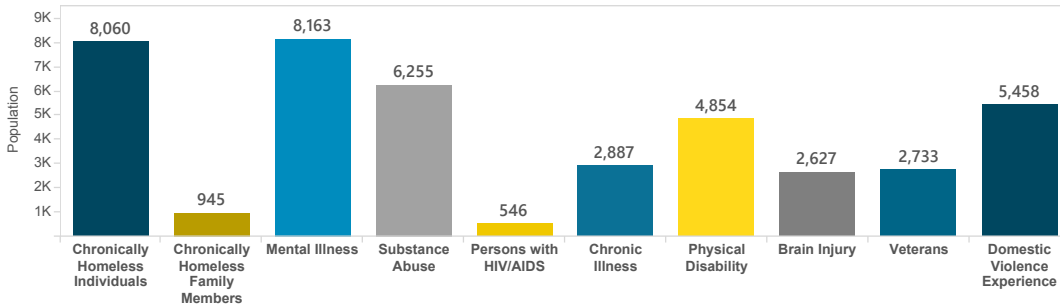

Homelessness by Subpopulation

	Total	Sheltered	Unsheltered	Individuals	Family Members	Family Households	Unaccompanied Minors
City Council District 1	1,958	645	1,313	1,611	323	123	24
City Council District 2	607	22	585	526	78	25	3
City Council District 3	620	66	554	486	130	39	4
City Council District 4	625	43	582	547	66	14	12
City Council District 5	879	363	516	548	331	107	0
City Council District 6	1,517	672	845	1,105	394	115	18
City Council District 7	1,062	245	817	955	100	32	7
City Council District 8	1,641	620	1,021	1,093	517	175	31
City Council District 9	2,395	945	1,450	2,036	318	97	41
City Council District 10	1,348	321	1,027	982	363	118	3
City Council District 11	2,359	388	1,971	2,090	266	83	3
City Council District 12	569	139	430	434	132	45	3
City Council District 13	2,270	810	1,460	1,824	414	149	32
City Council District 14	6,292	2,466	3,826	5,642	643	204	7
City Council District 15	1,544	254	1,290	1,174	361	119	9